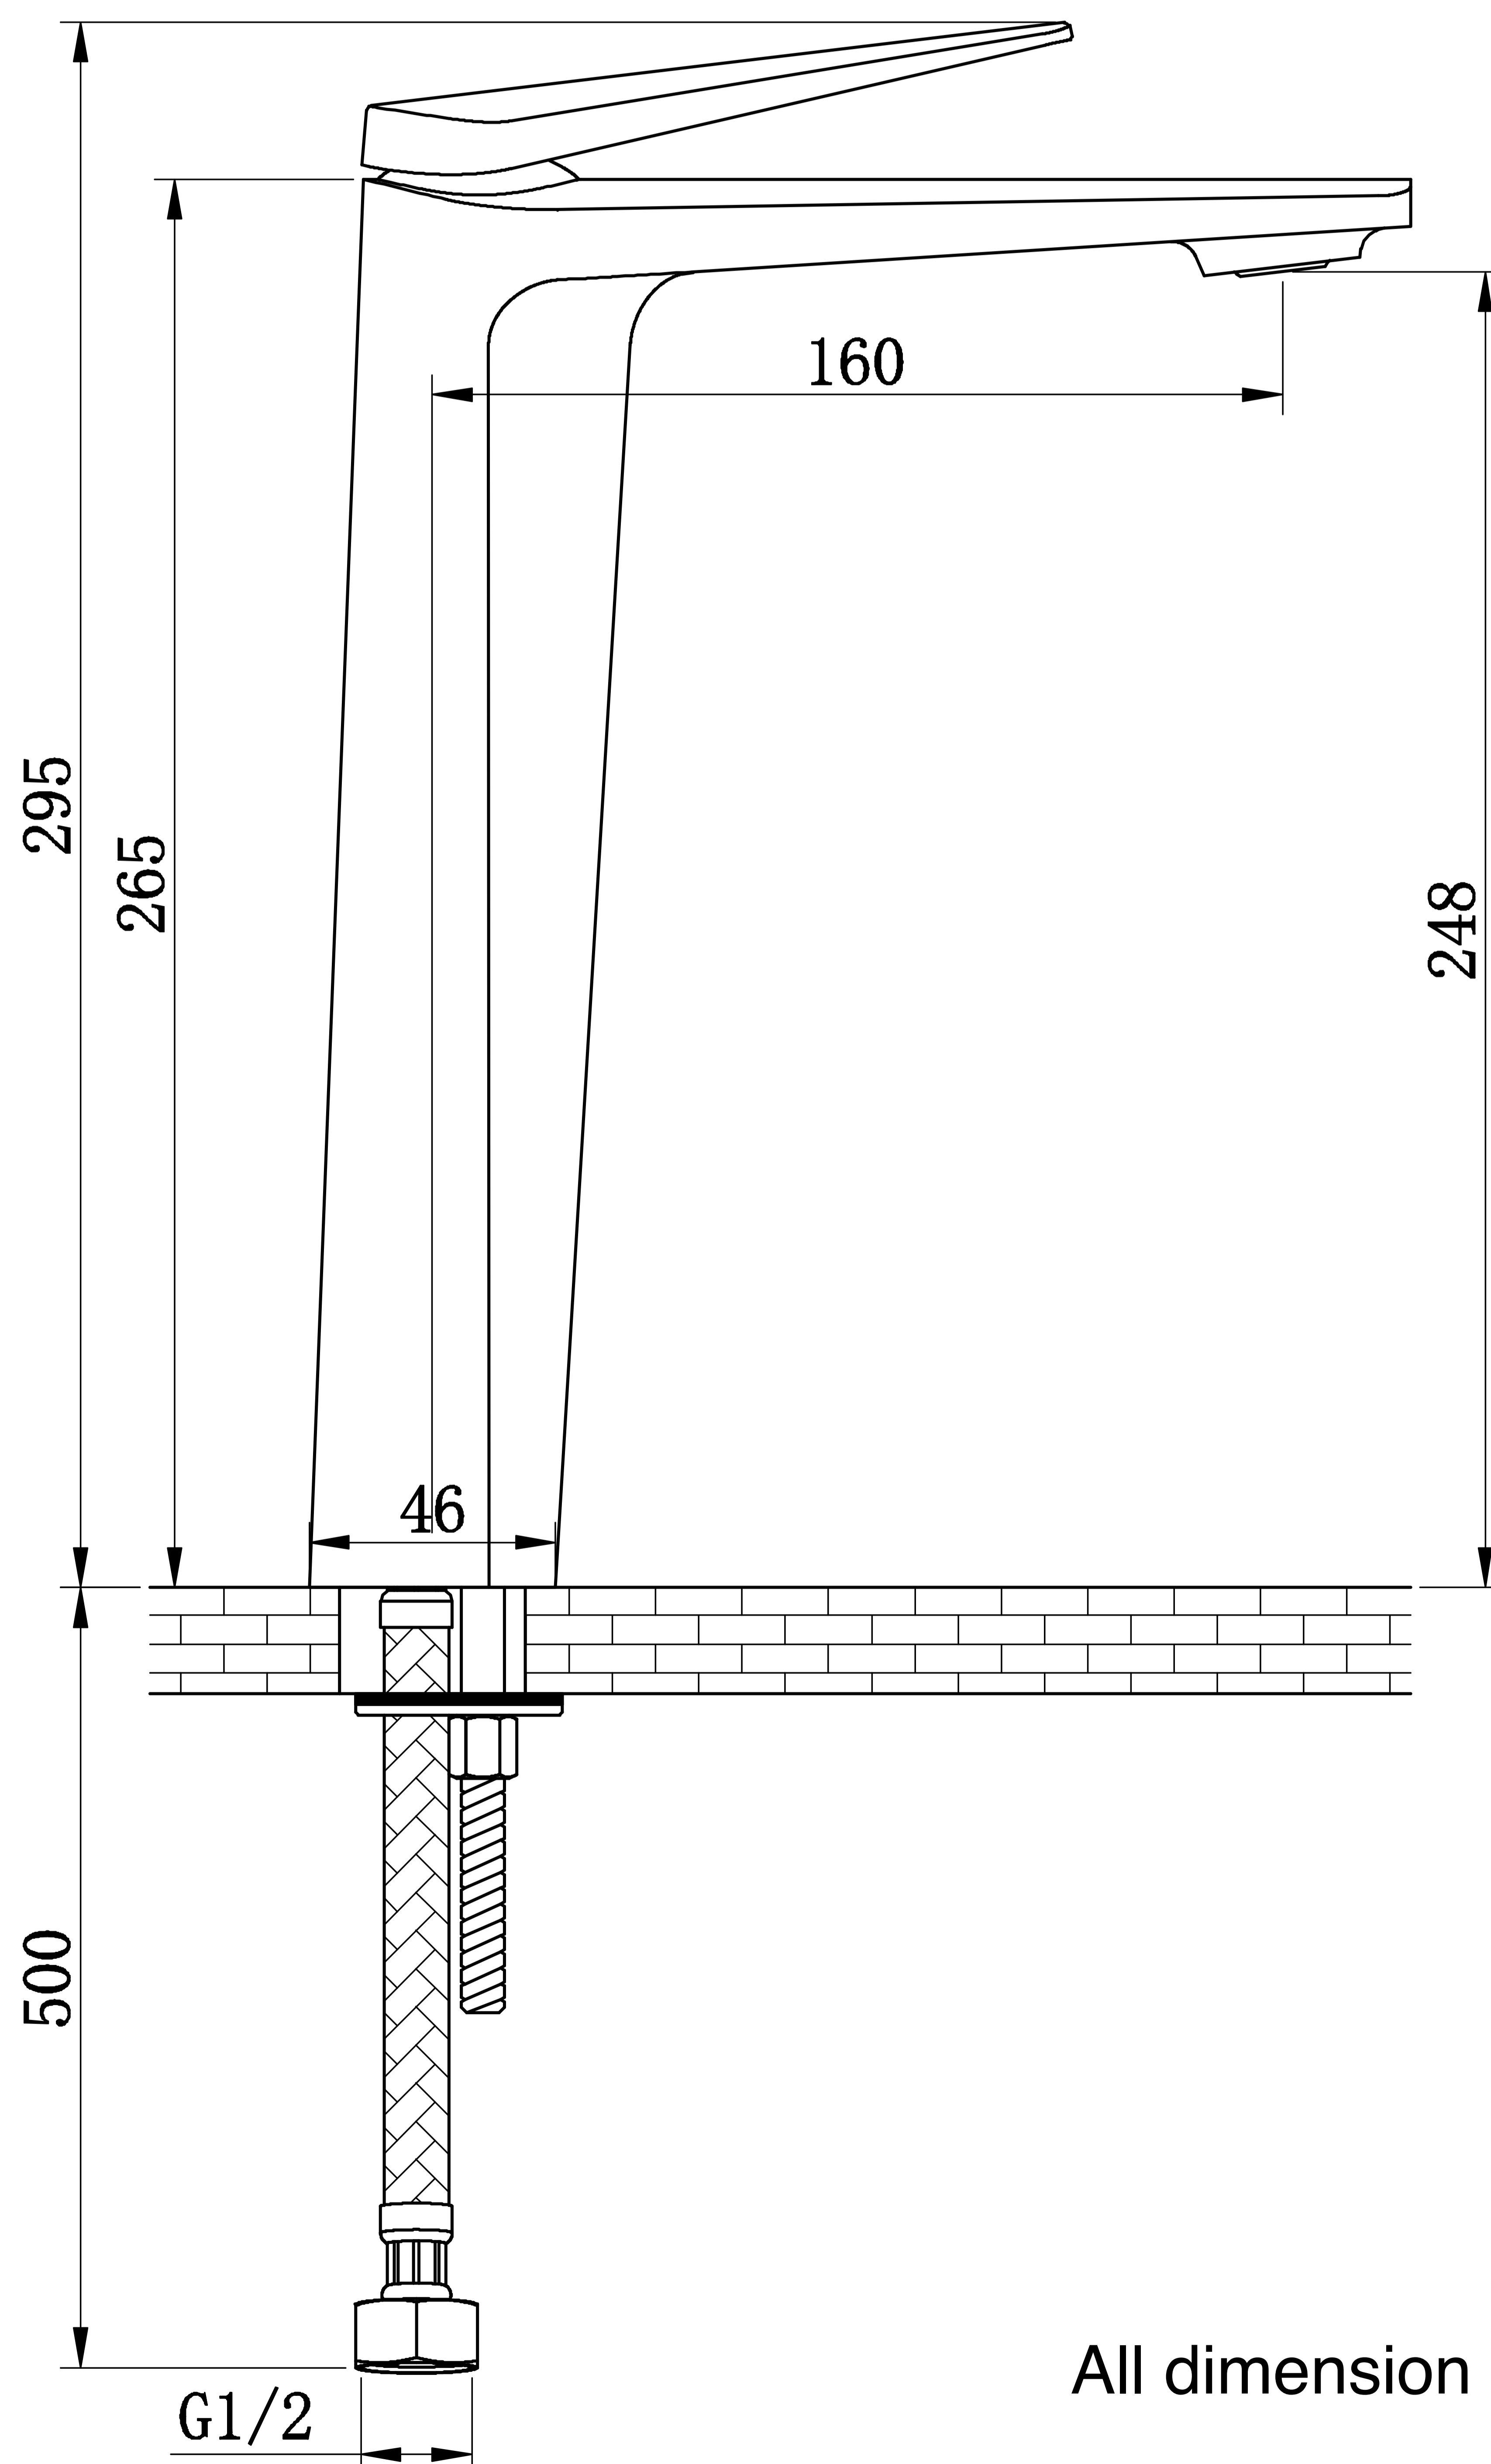

# Tall Brass Basin Mixer

Product Code : **2572**

Technical Drawing

All dimension are in **mm**